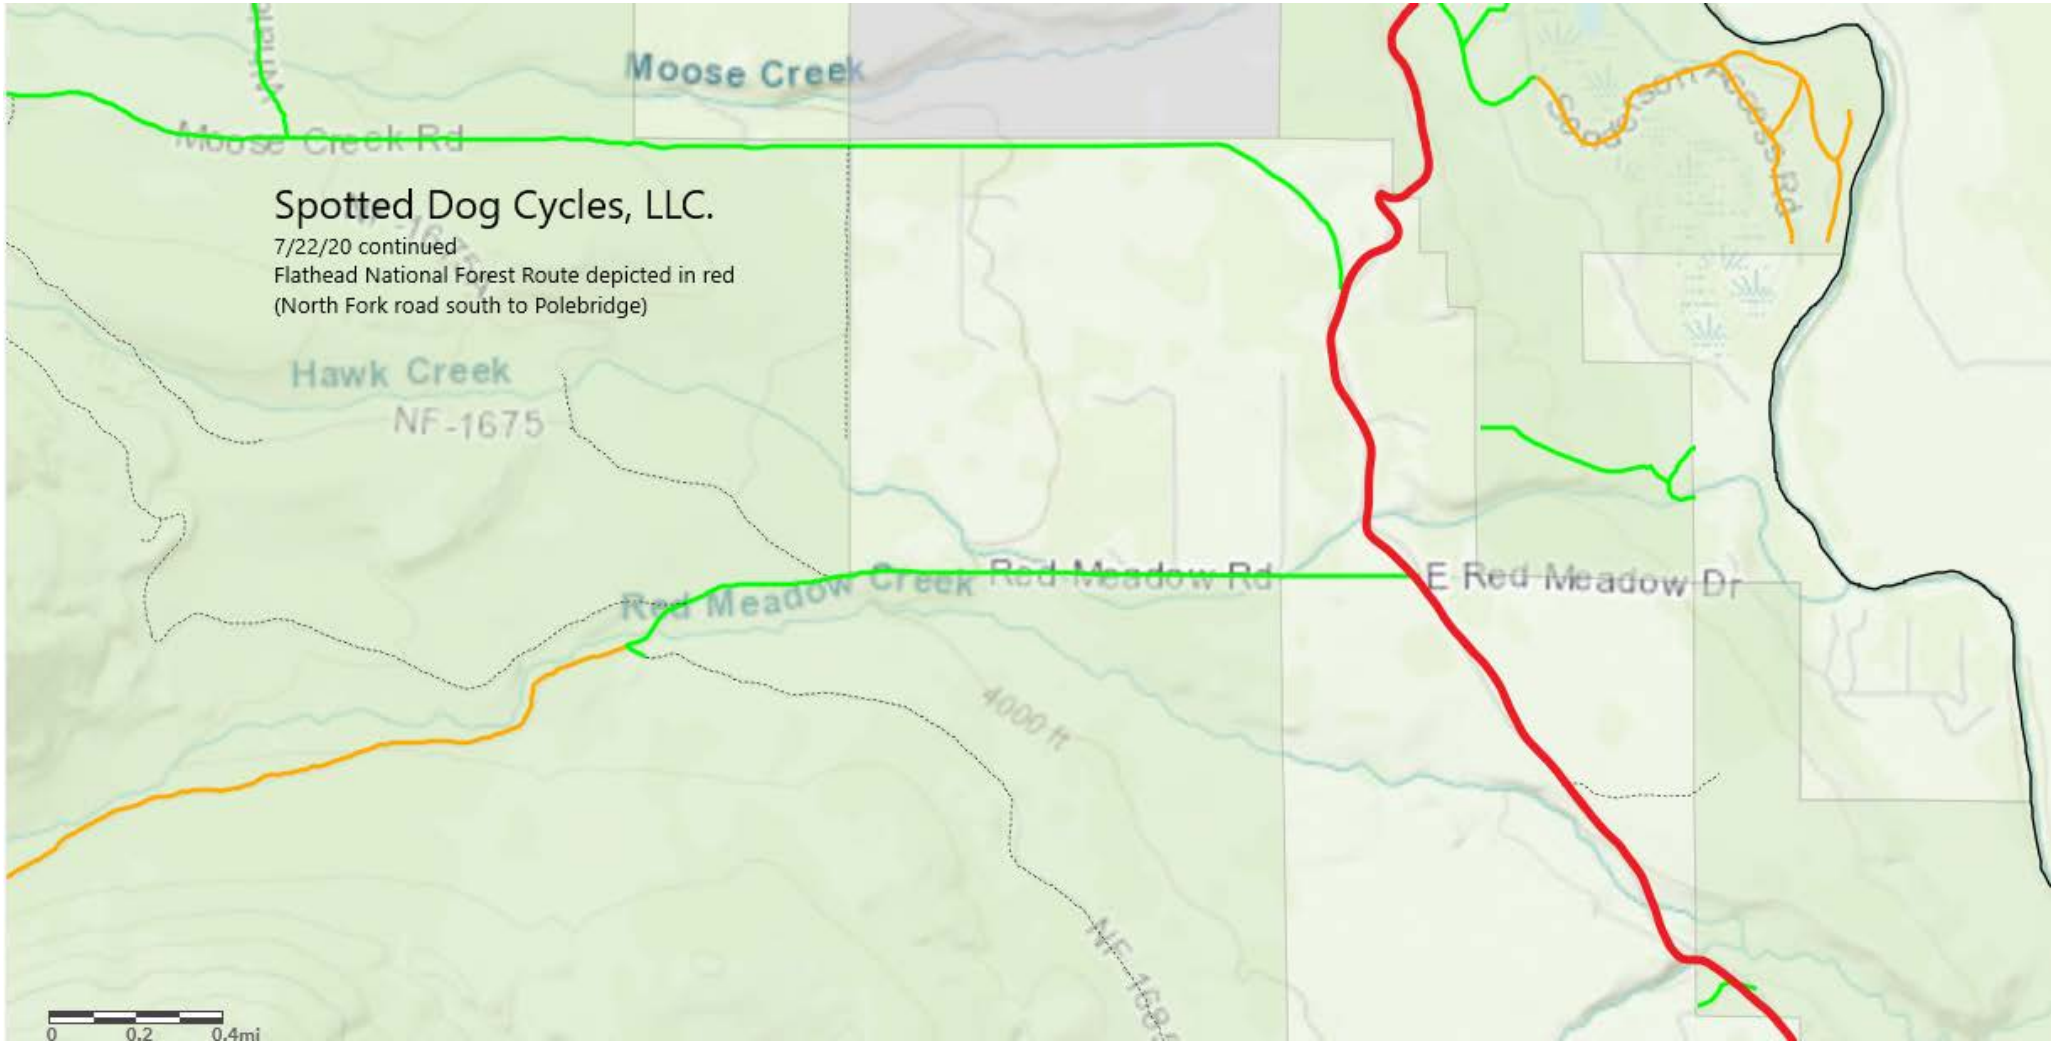

**Spotted Dog Cycles, LLC.**

7/22/20

Flathead National Forest Route depicted in red (Trail Creek FSrd 114 to North Fork rd)

**Spotted Dog Cycles, LLC.**

7/22/20 continued  
Flathead National Forest Route depicted in red  
(North Fork road south to Polebridge)

# Spotted Dog Cycles, LLC.

7/23/20

Flathead National Forest

Route depicted in red (Polebridge to Red Meadow Lake:

North Fork Road to Red Meadow FSrd 115)

# Spotted Dog Cycles, LLC.

Flathead National Forest route depicted in red  
(Red Meadow Lake to State of Montana land  
(Upper Whitefish Lake Road))