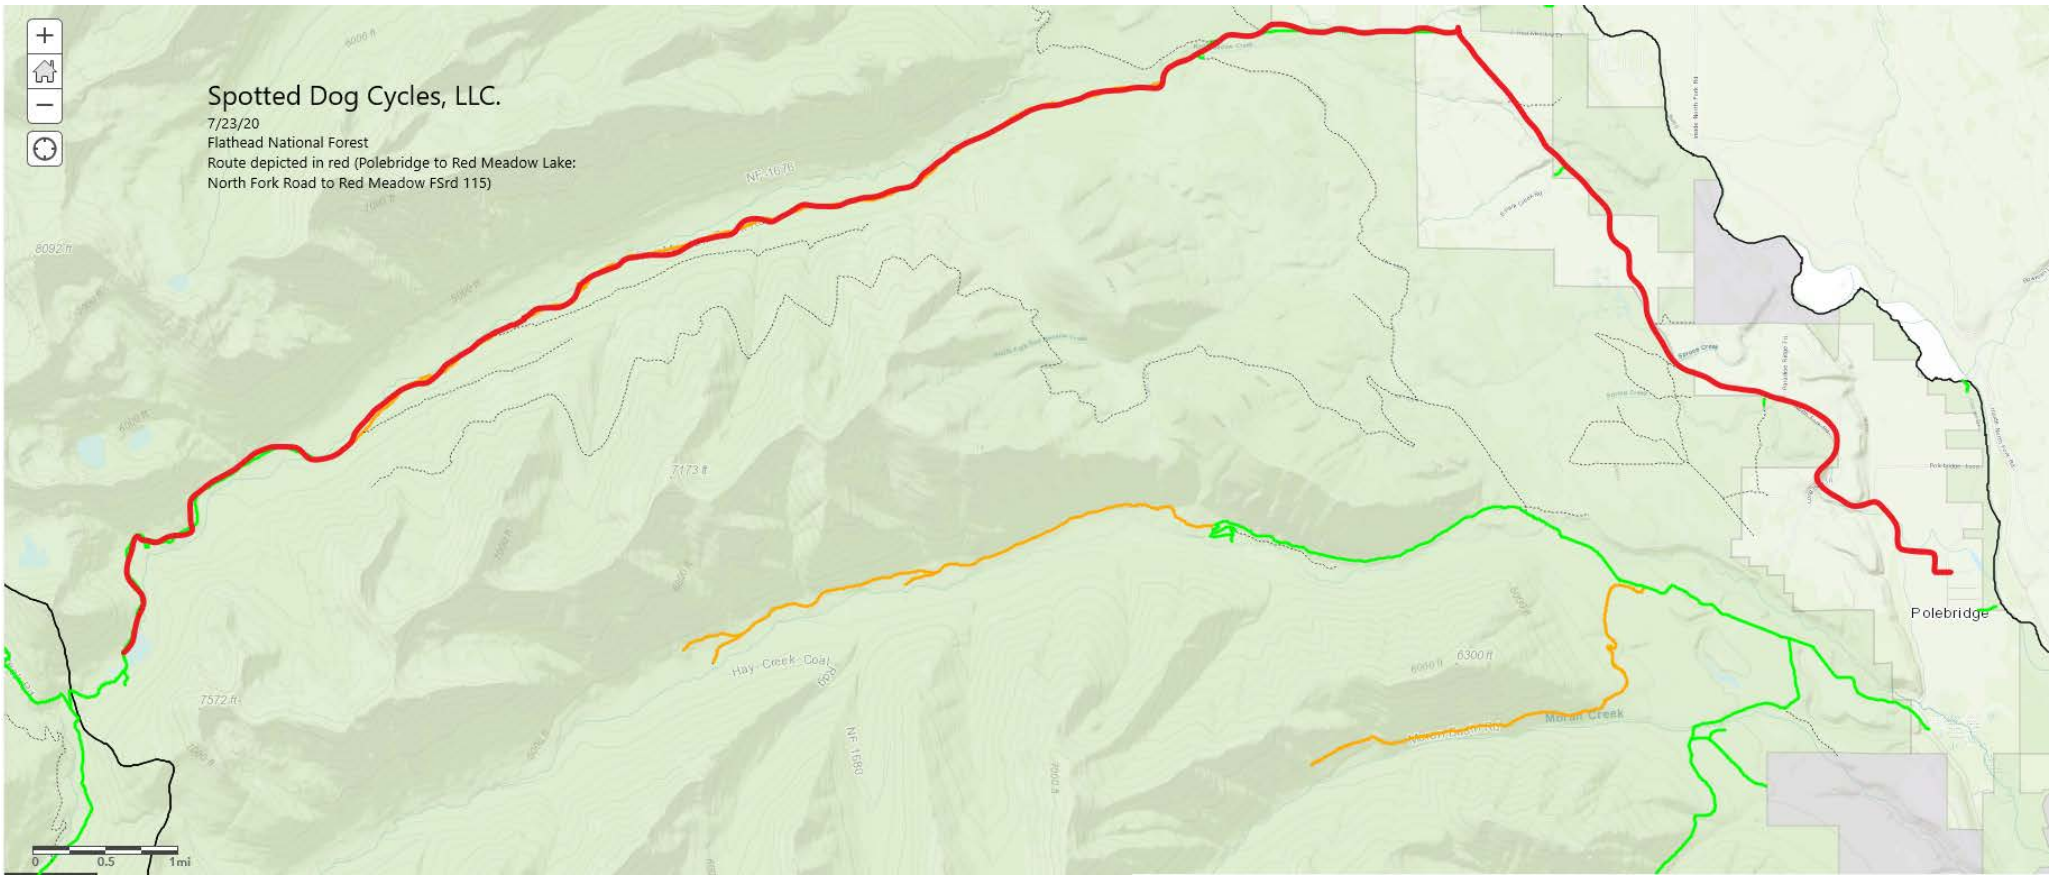

**Spotted Dog Cycles, LLC.**

7/22/20

Flathead National Forest Route depicted in red (Trail Creek FSrd 114 to North Fork rd)

**Spotted Dog Cycles, LLC.**

7/22/20 continued  
Flathead National Forest Route depicted in red  
(North Fork road south to Polebridge)

# Spotted Dog Cycles, LLC.

7/23/20

Flathead National Forest

Route depicted in red (Polebridge to Red Meadow Lake:

North Fork Road to Red Meadow FSrd 115)

# Spotted Dog Cycles, LLC.

Flathead National Forest route depicted in red  
(Red Meadow Lake to State of Montana land  
(Upper Whitefish Lake Road))